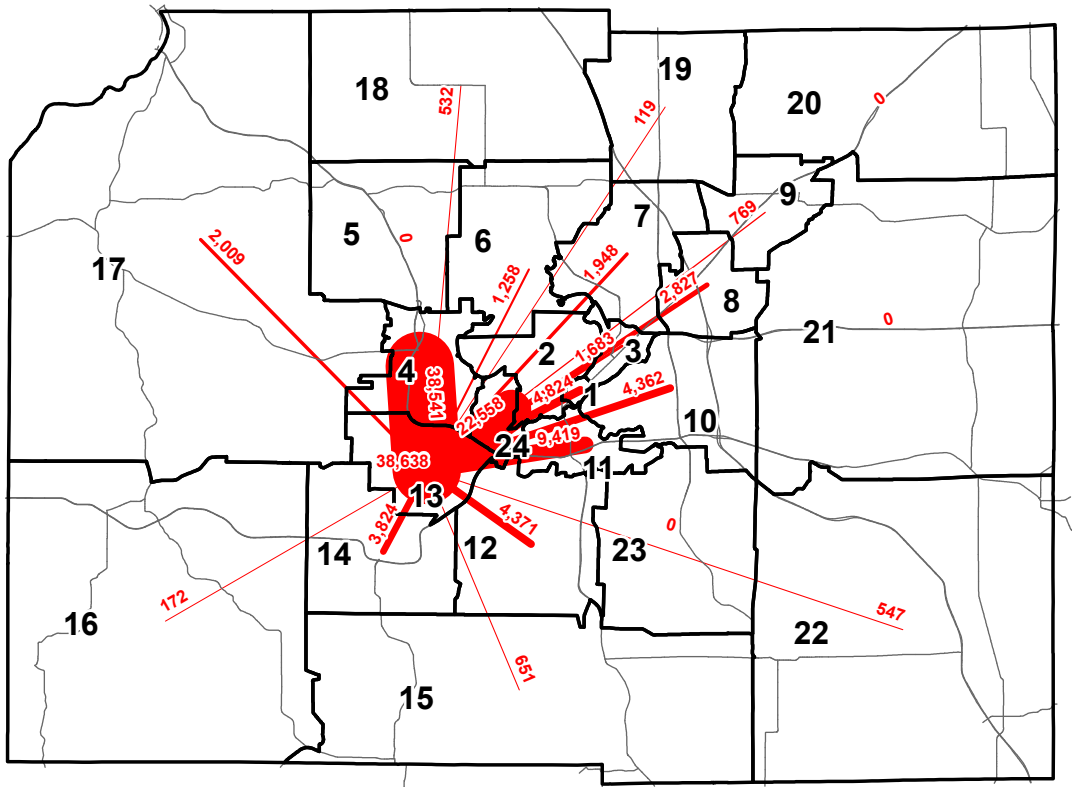

Trips from Super District 13 (Southwest Madison Area)

Trips from Super District 10 (East Madison Area/Monona)

**2001 Total Daily Trip Flows
by Super District
Dane County, Wisconsin**

Prepared by staff to the:
Madison Area

Rev: 9/26/06

SOURCE: 2001 NHTS