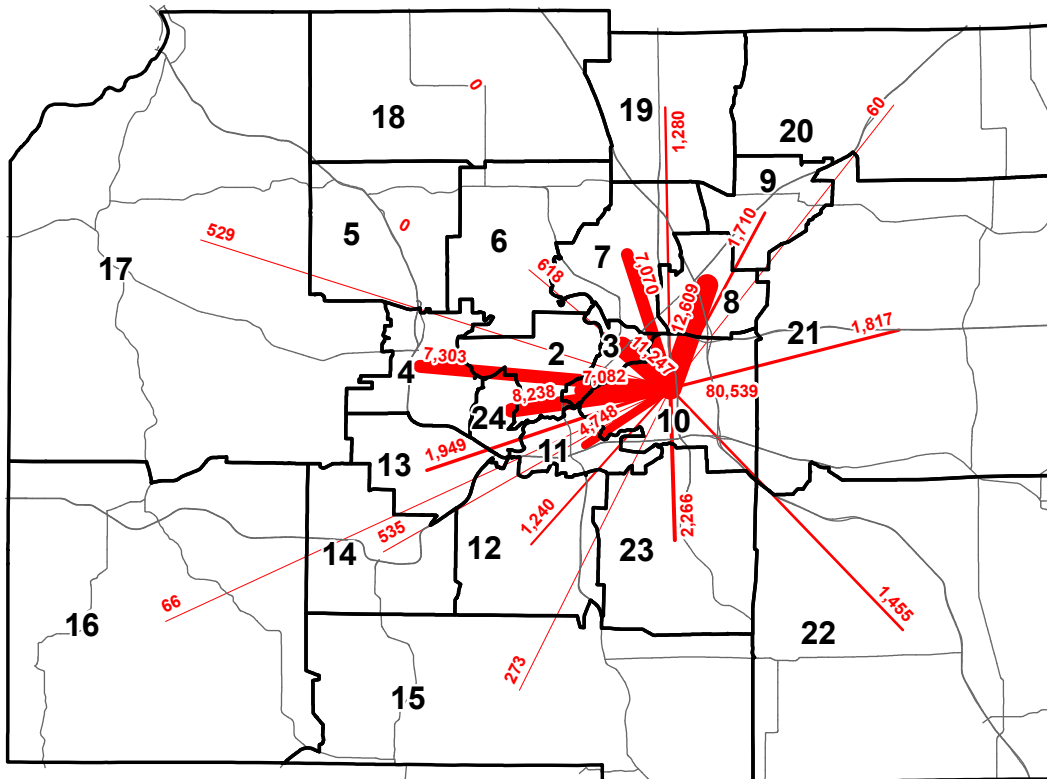

Trips from Super District 13 (Southwest Madison Area)

Trips from Super District 10 (East Madison Area/Monona)

**2001 Total Daily Trip Flows
by Super District
Dane County, Wisconsin**

Prepared by staff to the:
Madison Area

Rev: 9/26/06

SOURCE: 2001 NHTS